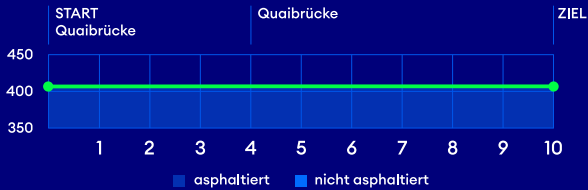

ZÜRICH MARATHON

10.0 km - Z10 Zürich 10k
Junior:innen/Run for Fun

Tram Nr. 7
Brunastrasse, Billweg, Bhf. Wollishofen

Ausfahrten:
A3 Brunau, Wiedikon

Kleiderdepot

Verpflegung

Sanität

**ZKB
ZÜRILAUFG
CUP**